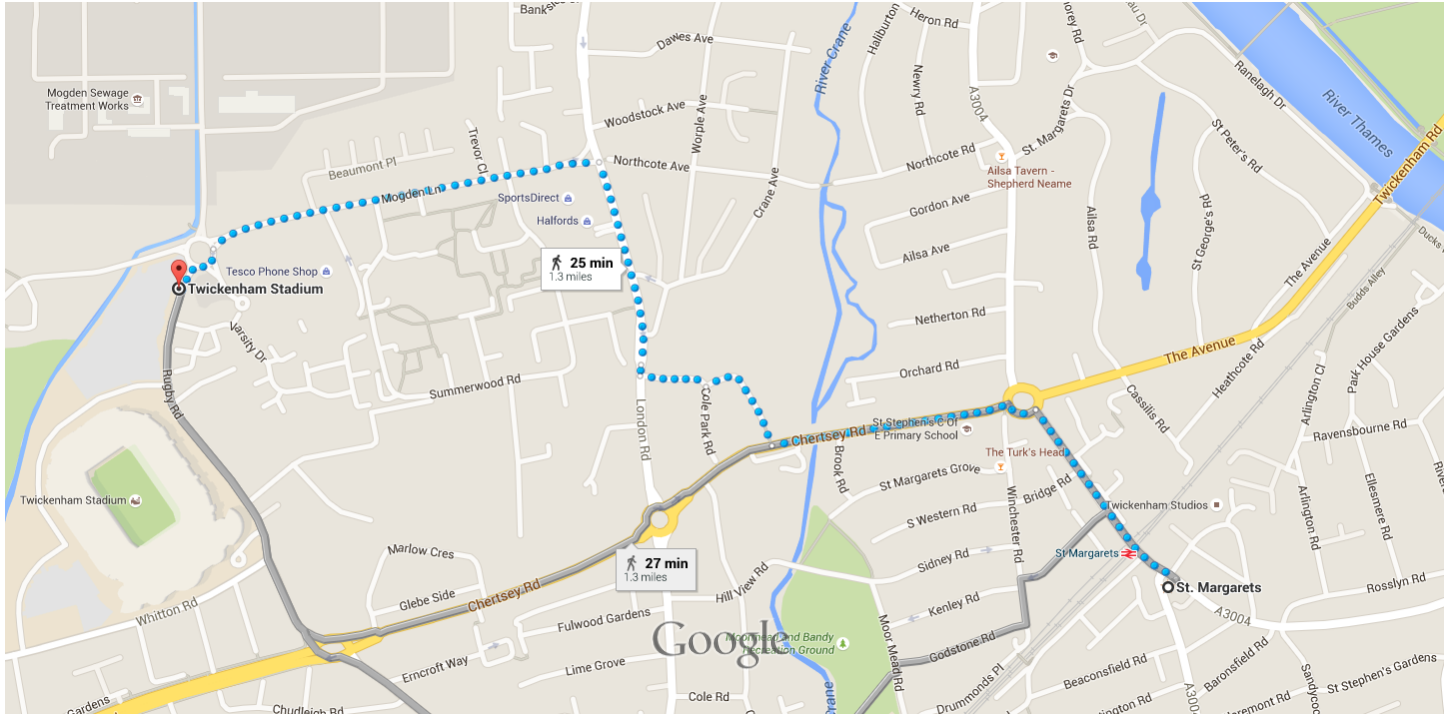

Google

St. Margarets to Twickenham Stadium, Twickenham

Walk 1.3 miles, 25 min

via Mogden Ln

25 min

Show terrain

1.3 miles

Details

Map data ©2015 Google 100 m